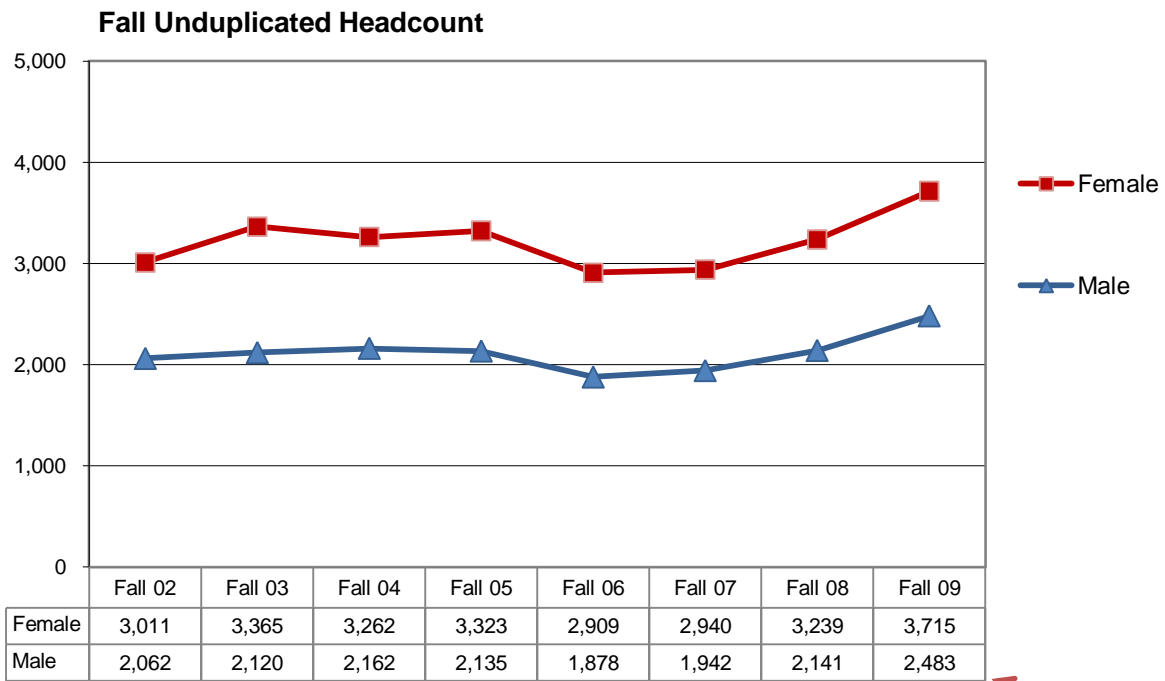

COMMUNITY COLLEGE OF AURORA
Fall Unduplicated Headcount
Enrollment by Gender

Prelim.

	Fall 02	Fall 03	Fall 04	Fall 05	Fall 06	Fall 07	Fall 08	Fall 09
Unknown	24	30	19	21	8	3	4	5
Female	3,011	3,365	3,262	3,323	2,909	2,940	3,239	3,715
Male	2,062	2,120	2,162	2,135	1,878	1,942	2,141	2,483
Total:	5,097	5,515	5,443	5,479	4,795	4,885	5,384	6,203

Percent	Fall 02	Fall 03	Fall 04	Fall 05	Fall 06	Fall 07	Fall 08	Fall 09
Unknown	0.5%	0.5%	0.3%	0.4%	0.2%	0.1%	0.1%	0.1%
Female	59.1%	61.0%	59.9%	60.6%	60.7%	60.2%	60.2%	59.9%
Male	40.5%	38.4%	39.7%	39.0%	39.2%	39.8%	39.8%	40.0%
Total	100%	100%	100%	100%	100%	100%	100%	100%

SOURCE: SURDS Enrollment Report submissions
Preliminary Fall 2009 data from COGNOS Demographics extract.

**Preliminary
as of Census
Day 9/09/09**