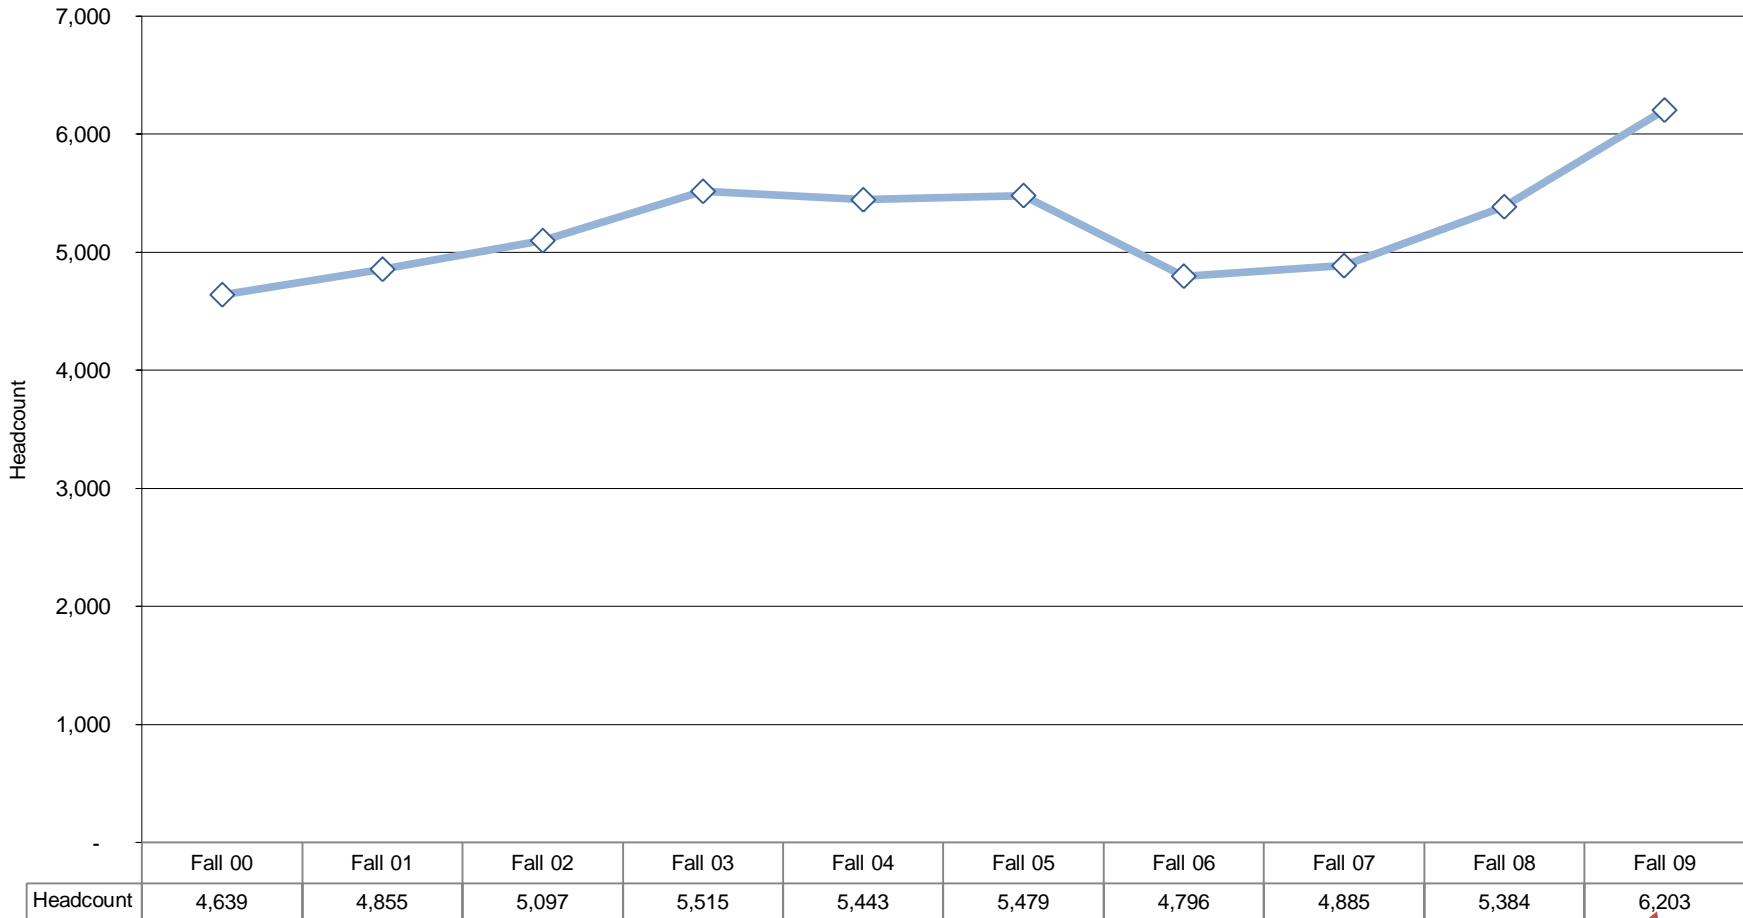

COMMUNITY COLLEGE OF AURORA
 Fall Unduplicated Headcount
 Total Enrollment

SOURCE: SURDS Enrollment Report submissions
 Preliminary Fall 2009 data from COGNOS Demographics extract.

**Preliminary as of
 Census Day 9/09/09**