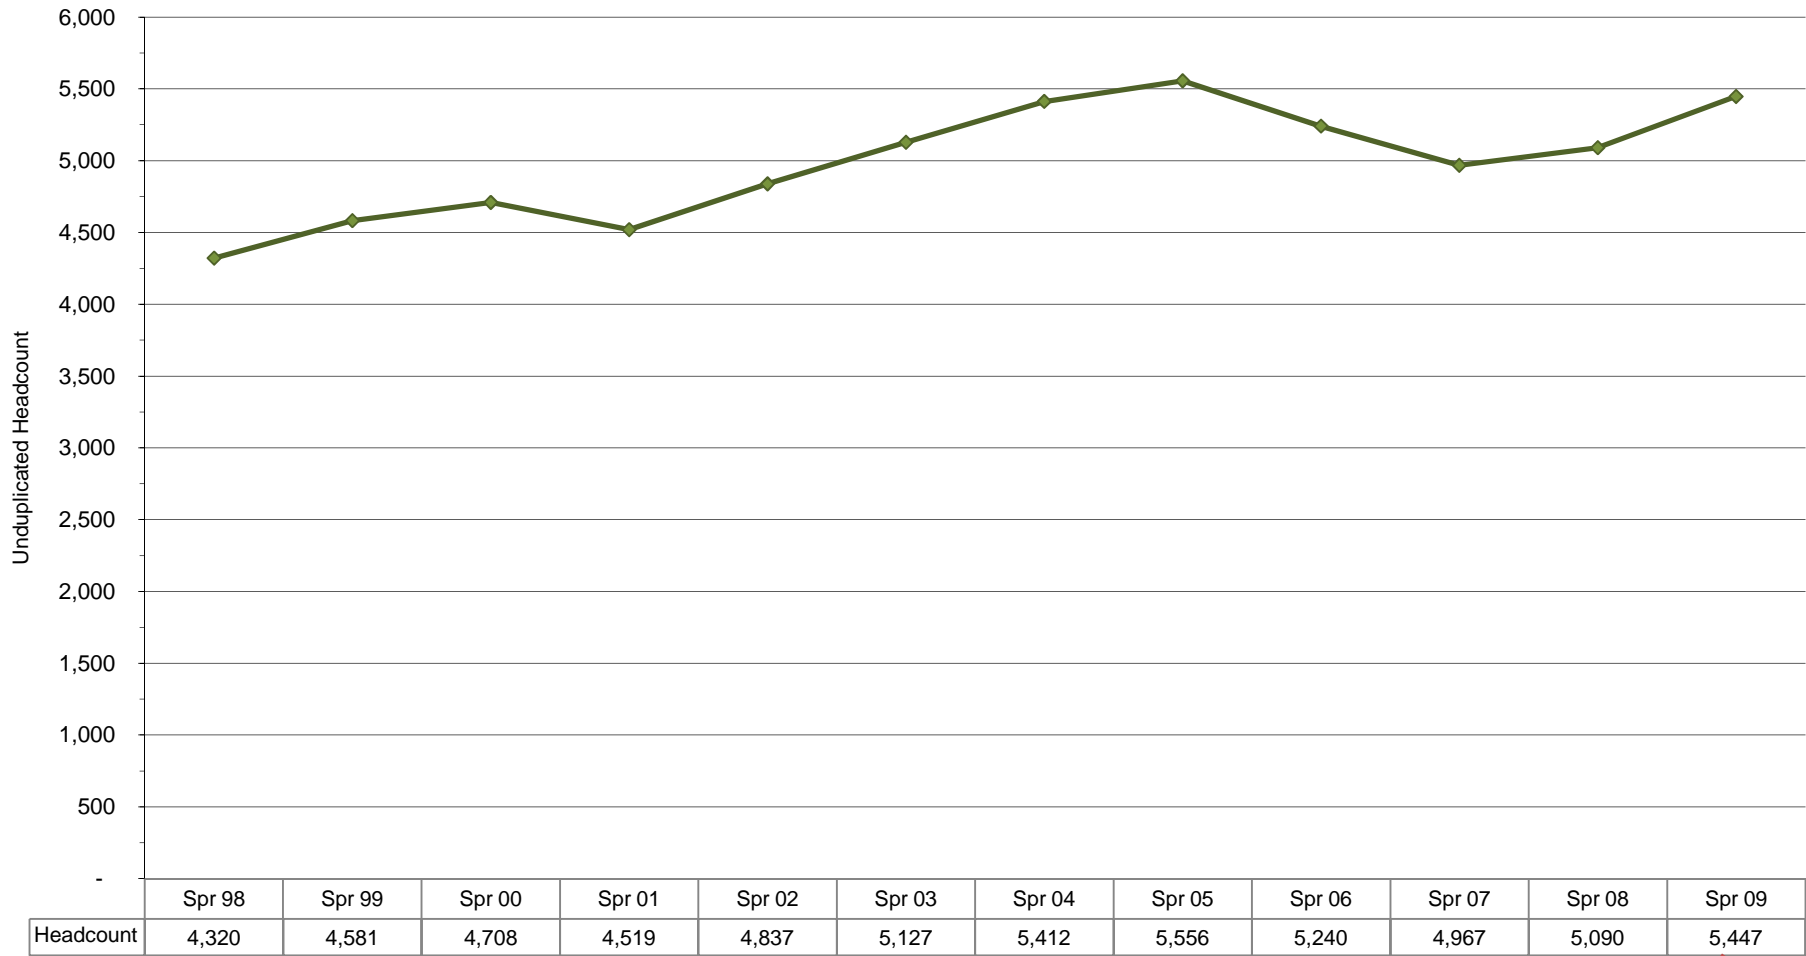

COMMUNITY COLLEGE OF AURORA
Spring Unduplicated Headcount
Total Enrollment

SOURCE: SIS Data Management Reports; COGNOS DW Data Extract.

PRELIMINARY
As of Census Day