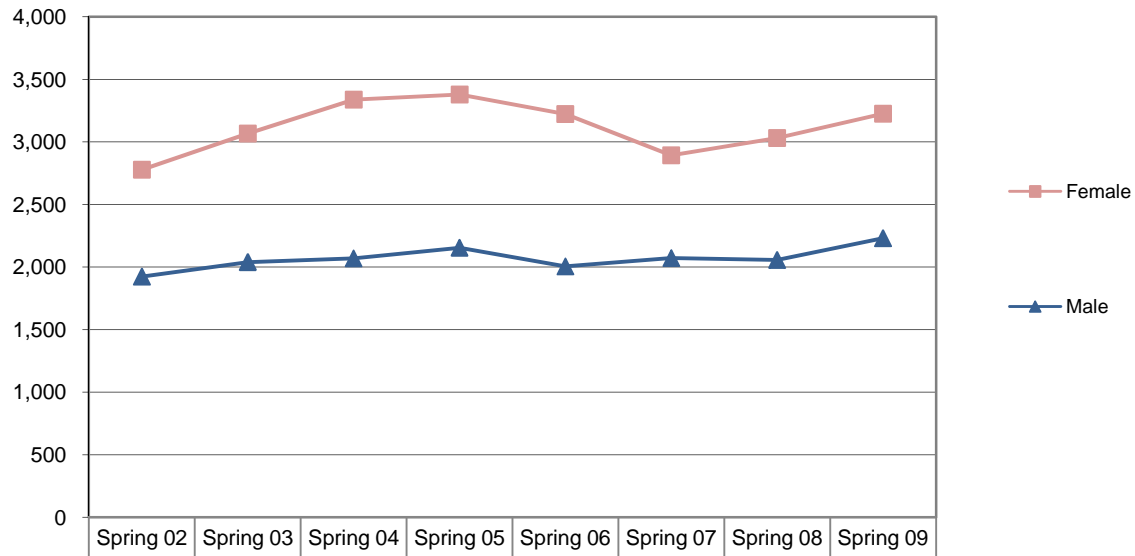

COMMUNITY COLLEGE OF AURORA
Spring Unduplicated Headcount
Enrollment by Gender

Headcount	Spring 02	Spring 03	Spring 04	Spring 05	Spring 06	Spring 07	Spring 08	Spring 09
Unknown	19	30	36	25	14	5	7	3
Female	2,777	3,067	3,337	3,378	3,223	2,892	3,029	3225
Male	1,922	2,038	2,067	2,153	2,003	2,070	2,054	2229
Total:	4,718	5,135	5,440	5,556	5,240	4,967	5,090	5457

PRELIMINARY
As of Census Day

Percent	Spring 02	Spring 03	Spring 04	Spring 05	Spring 06	Spring 07	Spring 08	Spring 09
Unknown	0.4%	0.6%	0.7%	0.4%	0.3%	0.1%	0.1%	0.1%
Female	58.9%	59.7%	61.3%	60.8%	61.5%	58.2%	59.5%	59.1%
Male	40.7%	39.7%	38.0%	38.8%	38.2%	41.7%	40.4%	40.8%
Total	100%	100%	100%	100%	100%	100%	100%	100%

SOURCE: SIS Data Management Reports (to Spring 2006).
COGNOS DW extracts (from Spring 2007).

Spring Semester Headcount by Gender

	Spring 02	Spring 03	Spring 04	Spring 05	Spring 06	Spring 07	Spring 08	Spring 09
Female	2,777	3,067	3,337	3,378	3,223	2,892	3,029	3225
Male	1,922	2,038	2,067	2,153	2,003	2,070	2,054	2229

PRELIMINARY
As of Census Day